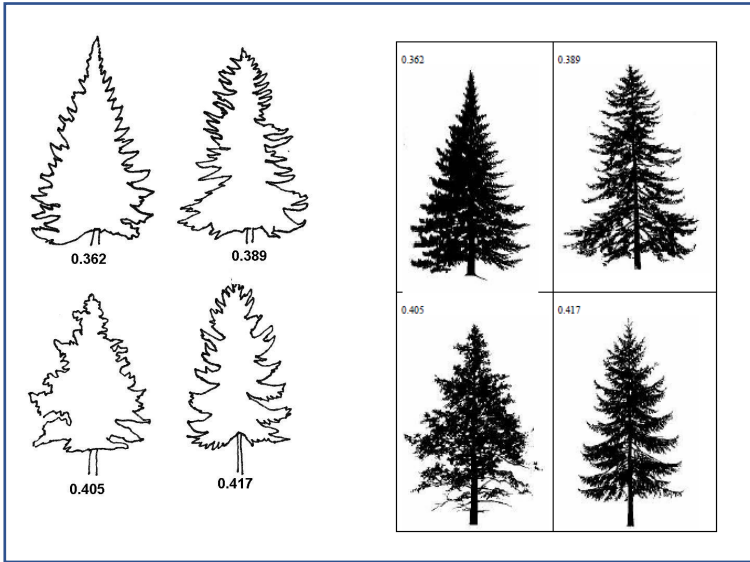

20

Enter Overall Tree Height in feet. Ground to top of tree.

Enter Height in feet. Ground to bottom of lowest hanging branch.

Have a picture? Upload it here

Click or drag'n'drop  
PNG or JPG

Choose File No file chosen

Click to add a tree photo.

Select Tree Shape

Spade

Choose Tree Shape that most resembles the tree we are quoting.

Your address is used to help obtain accurate pricing information

Address

Name

Enter your name

Tree Shape 1

My Tree Looks Most Like This  
Tree Shape 2

Tree Shape 3

Tree Shape 4

Tree Shape 5

Tree Shape 6

## Estimate Canopy Width:

- *Start at the very tip of the longest branch of the tree and walk to the other edge of the tree, taking large steps, and count the number of steps.*
- *Multiply the number of steps by 3 to get the Crown Spread in feet.*