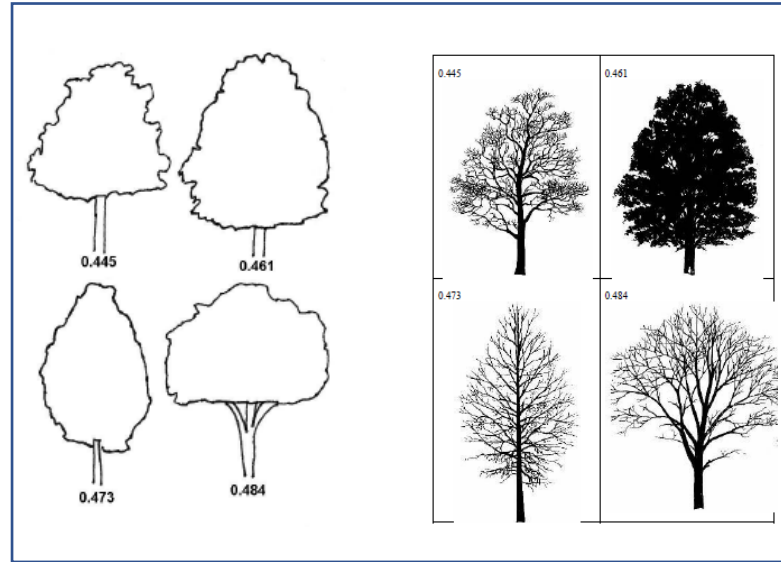

20

Enter Overall Tree Height in feet. Ground to top of tree.

Enter Height in feet. Ground to bottom of lowest hanging branch.

Have a picture? Upload it here

Click or drag'n'drop  
PNG or JPG

Choose File No file chosen

Click to add a tree photo.

Select Tree Shape

Spade

Choose Tree Shape that most resembles the tree we are quoting.

Your address is used to help obtain accurate pricing information

Address

Name

Enter your name

Tree Shape 1

My Tree Looks Most Like This  
Tree Shape 2

Tree Shape 3

Tree Shape 4

Tree Shape 5

Tree Shape 6

## Estimate Canopy Width:

- *Start at the very tip of the longest branch of the tree and walk to the other edge of the tree, taking large steps, and count the number of steps.*
- *Multiply the number of steps by 3 to get the Crown Spread in feet.*