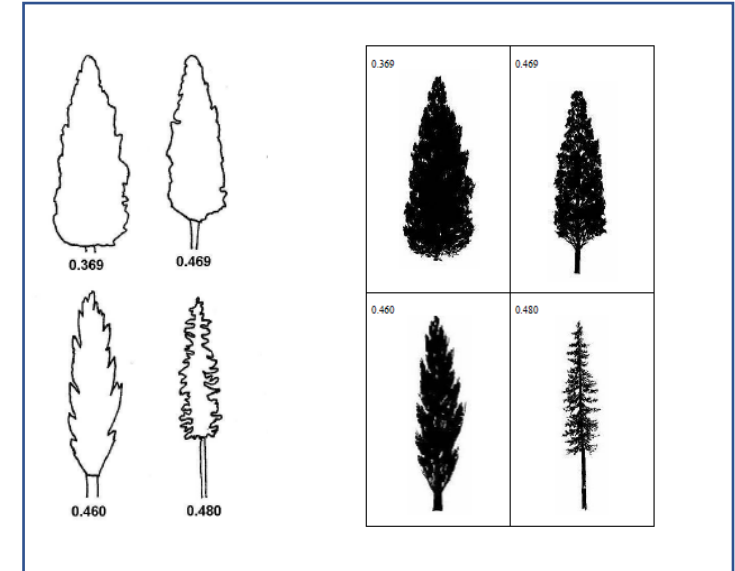

Click to add a tree photo.

Select Tree Shape

Spade

Choose Tree Shape that most resembles the tree we are quoting.

Your address is used to help obtain accurate pricing information

Address

Name

Enter your name

Tree Shape 1

My Tree Looks Most Like This  
Tree Shape 2

Tree Shape 3

Tree Shape 4

Tree Shape 5

Tree Shape 6

## Estimate Canopy Width:

- *Start at the very tip of the longest branch of the tree and walk to the other edge of the tree, taking large steps, and count the number of steps.*
- *Multiply the number of steps by 3 to get the Crown Spread in feet.*