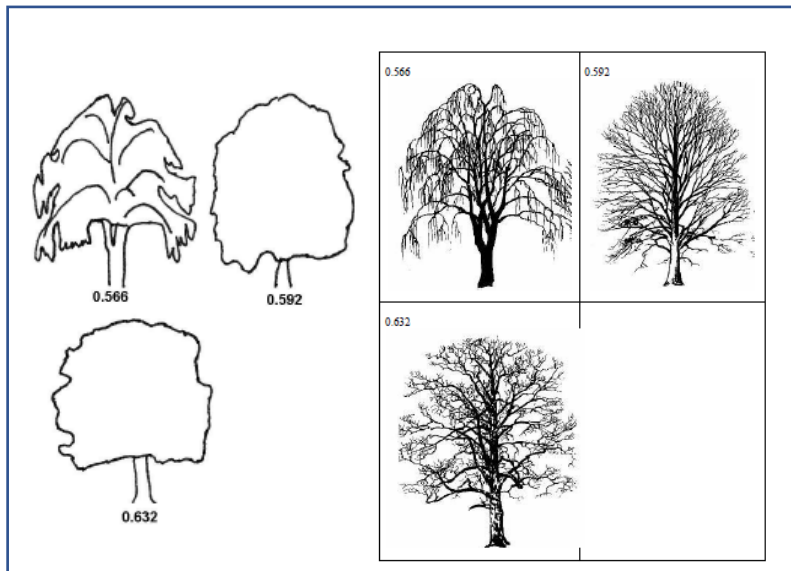

Click to add a tree photo.

Select Tree Shape

Spade

Choose Tree Shape that most resembles the tree we are quoting.

Your address is used to help obtain accurate pricing information

Address

Name

Enter your name

Tree Shape 1

My Tree Looks Most Like This  
Tree Shape 2

Tree Shape 3

Tree Shape 4

Tree Shape 5

Tree Shape 6

## Estimate Canopy Width:

- *Start at the very tip of the longest branch of the tree and walk to the other edge of the tree, taking large steps, and count the number of steps.*
- *Multiply the number of steps by 3 to get the Crown Spread in feet.*