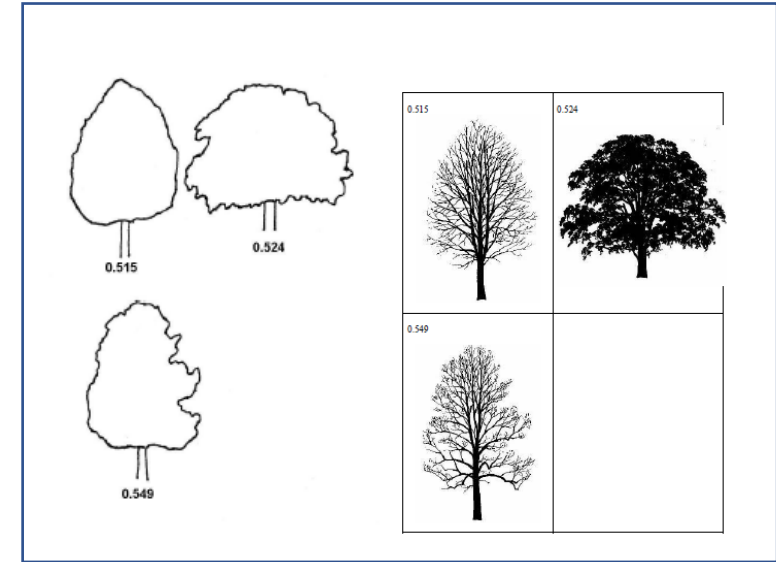

20

Enter Overall Tree Height in feet. Ground to top of tree.

Enter Height in feet. Ground to bottom of lowest hanging branch.

Have a picture? Upload it here

Click or drag'n'drop  
PNG or JPG

Choose File No file chosen

Click to add a tree photo.

Select Tree Shape

Spade

Choose Tree Shape that most resembles the tree we are quoting.

Your address is used to help obtain accurate pricing information

Address

Name

Enter your name

Tree Shape 1

My Tree Looks Most Like This  
Tree Shape 2

Tree Shape 3

Tree Shape 4

Tree Shape 5

Tree Shape 6

## Estimate Canopy Width:

- *Start at the very tip of the longest branch of the tree and walk to the other edge of the tree, taking large steps, and count the number of steps.*
- *Multiply the number of steps by 3 to get the Crown Spread in feet.*